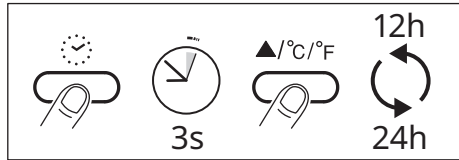

FILMIS

Design and Quality
IKEA of Sweden

 12H

 24H