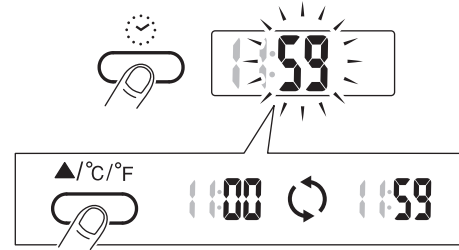

FILMIS

Design and Quality
IKEA of Sweden

 12H

 24H