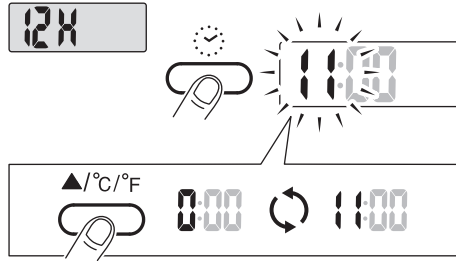

FILMIS

Design and Quality
IKEA of Sweden

 12H

 24H