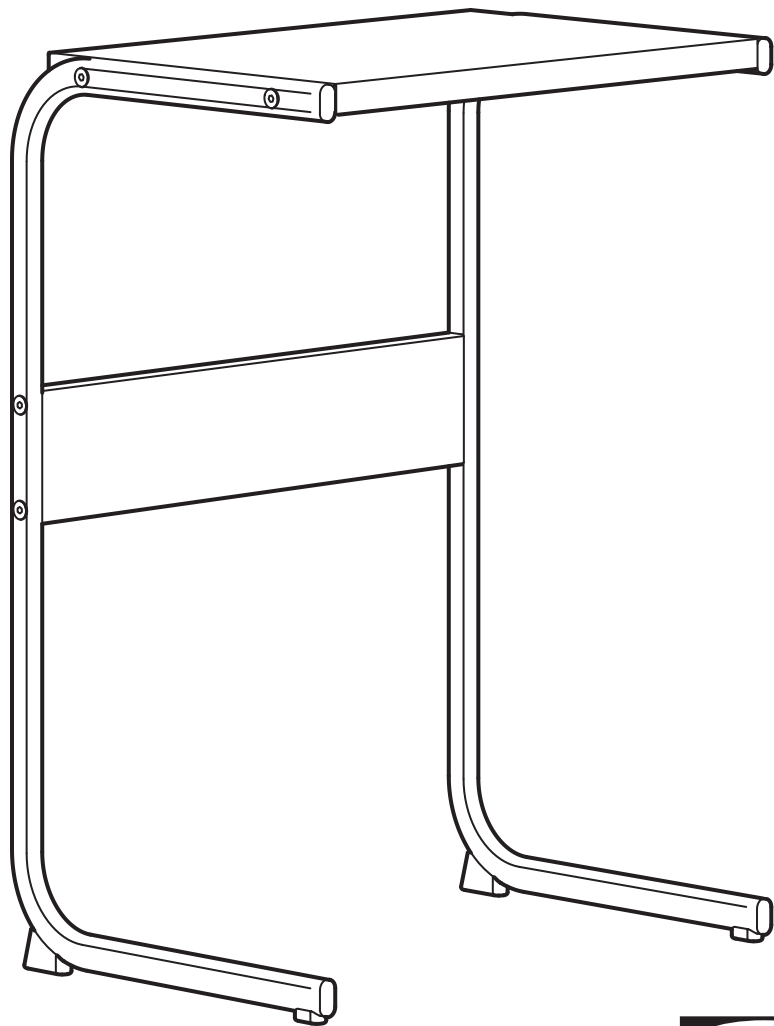

BRUKSVARA

Design and Quality
IKEA of Sweden