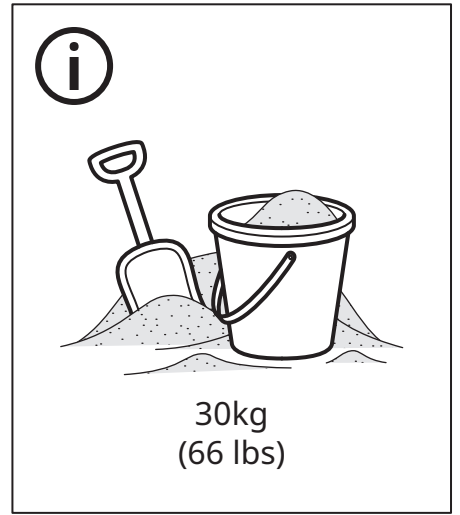

IGGÖN

Design and Quality
IKEA of Sweden

Max 8 m²
(Max 86 sqft)

Max 8 m²
(Max 86 sqft)

1

2

3

4