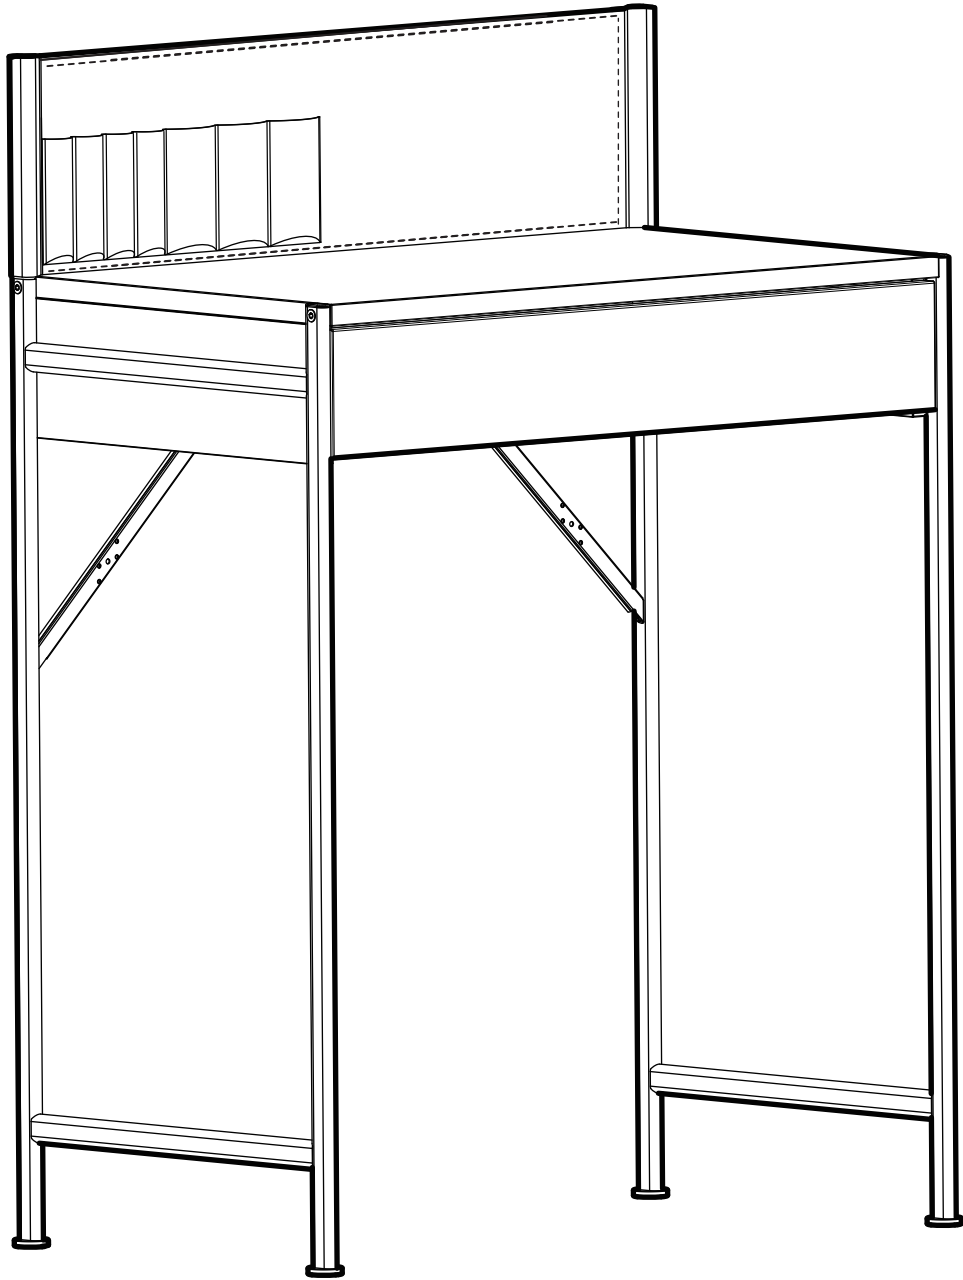

BRUKSVARA

Design and Quality
IKEA of Sweden

English

WARNING – Delicate table - Do not sit on the product.

WARNING – Delicate table - Do not place heavy objects on this product, maximum load 25 kg (55 lb).